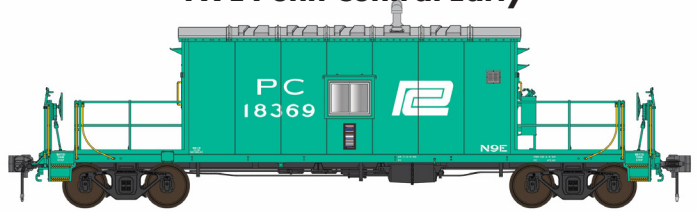

## DESPATCH SHOPS N9

\$129.95 each

N9 Penn Central Early

N9 Penn Central Late

N9 Conrail w/ FRA Flashers

Pittsburgh & Lake Erie

Indiana Harbor Belt 1970s w/Flashers

Indiana Harbor Belt 1980s w/Flashers

Indiana Harbor Belt 1990s

N9E Penn Central Early

N9E Penn Central Late

N9E Conrail w/ FRA Flashers

Generic Schemes w/ FRA Flashers

\*\*\*Preliminary artwork shown. Details subject to be changed or corrected before production.