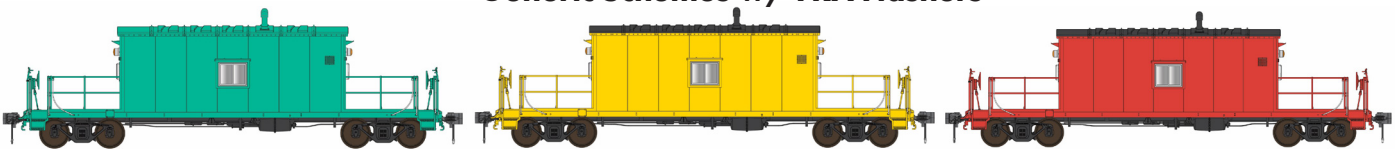

Indiana Harbor Belt 1990s

N9E Penn Central Early

N9E Penn Central Late

N9E Conrail w/ FRA Flashers

Generic Schemes w/ FRA Flashers

\*\*\*Preliminary artwork shown. Details subject to be changed or corrected before production.