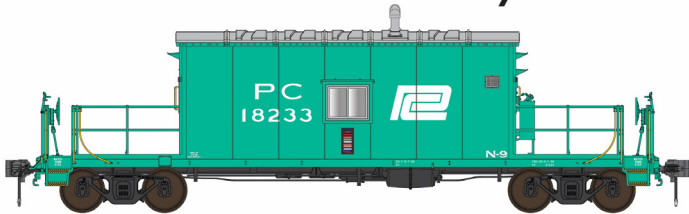

## DESPATCH SHOPS N9

\$129.95 each

N9 Penn Central Early

N9 Penn Central Late

N9 Conrail w/ FRA Flashers

Pittsburgh & Lake Erie

Indiana Harbor Belt 1970s w/Flashers

Indiana Harbor Belt 1980s w/Flashers