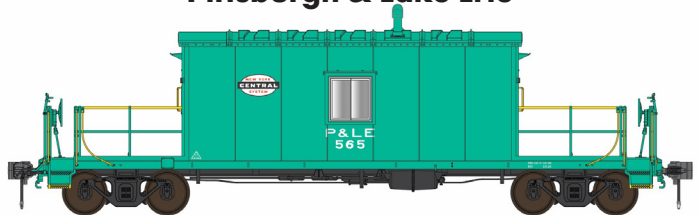

## DESPATCH SHOPS N9

\$129.95 each

N9 Penn Central Early

N9 Penn Central Late

N9 Conrail w/ FRA Flashers

Pittsburgh & Lake Erie

Indiana Harbor Belt 1970s w/Flashers

Indiana Harbor Belt 1980s w/Flashers